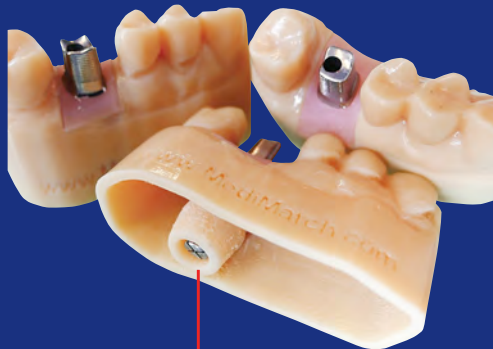

ALL IN - FROM £337.50 (screw retained)

- analogue £37.50 re-usable over multiple cases
- printed model £30
- analogue built into model £20
- Cad Cam cement restoration including abutment £210

ANALOGUES FOR DIGITAL