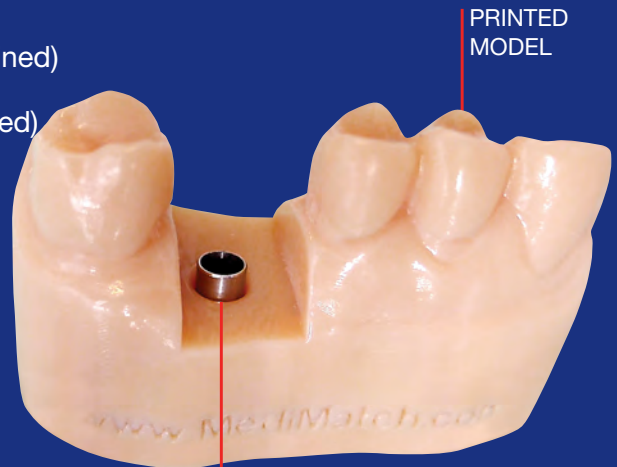

ALL IN - FROM £337.50 (screw retained)

- analogue £37.50 re-usable over multiple cases
- printed model £30
- analogue built into model £20
- Cad Cam cement restoration including abutment £210

ANALOGUES FOR DIGITAL